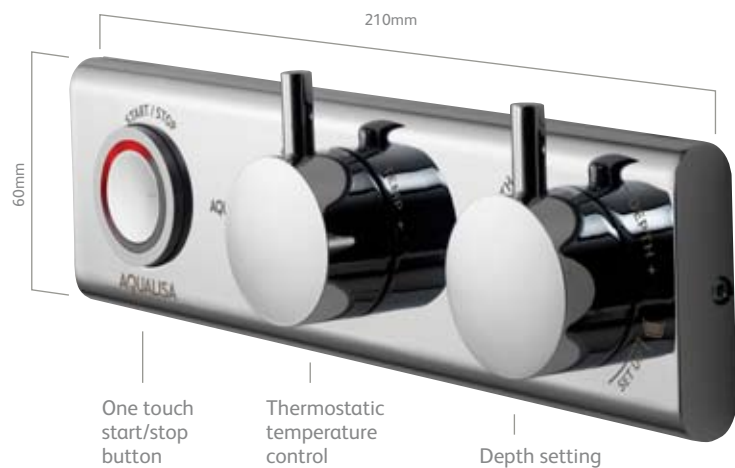

They feature animated LEDs to show changes in temperature and flow.

HiQu Bath features a depth function, which once set, allows you to fill a bath to your chosen depth and preferred temperature with just one touch of a button.

HiQu Shower control

HiQu Shower

Shower performance is second to none, delivering powerful showers with flows from 8-18 litres per minute. To conserve water or to ensure it will go further, select the 'eco-mode' on the processor box during installation. For super-quick installations choose an exposed shower which can be installed in as little as two hours with minimal mess and disruption to the bathroom.

HiQu Bath

Shallow fill, half fill and full fill selectors are etched onto the HiQu control. A simple start/stop button is all it takes to get your bath running and it stops once it has reached your chosen depth – so you can simply fill... and forget. An additional feature is the 'low flow' option, which allows you to select a top up at the push of a button if your bath is cooling down, or too hot.

HiQu Bath control

Depth – 35mm: measured from finished wall surface to front of knob

HiQu Shower

HiQu Digital concealed with adjustable height head

HP/Combi HQDC1A
 £647.66 £744.81 inc VAT
 Gravity* HQDC2A
 £725.11 £833.88 inc VAT