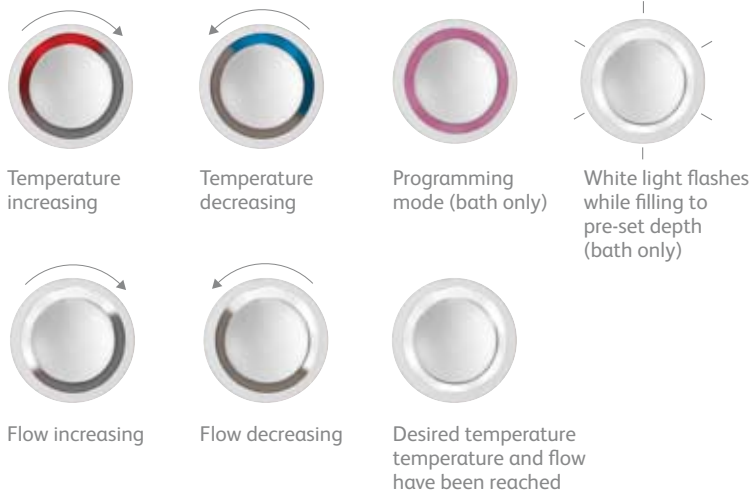

HiQu Shower concealed wall mounted fixed head system, with remote control, and high pressure/combination boiler system Digital processor installed in the airing cupboard. Alternatively, the processor can be sited in the loft.

HiQu Bath with overflow filler, remote control, and a high pressure/combination boiler system Digital processor installed under the bath.

HiQu controls

HiQu controls

HiQu Shower and Bath controls have a luxurious metal finish, and are very simple to use.

They feature animated LEDs to show changes in temperature and flow.

HiQu Bath features a depth function, which once set, allows you to fill a bath to your chosen depth and preferred temperature with just one touch of a button.

HiQu Bath

Shallow fill, half fill and full fill selectors are etched onto the HiQu control. A simple start/stop button is all it takes to get your bath running and it stops once it has reached your chosen depth – so you can simply fill... and forget. An additional feature is the 'low flow' option, which allows you to select a top up at the push of a button if your bath is cooling down, or too hot.